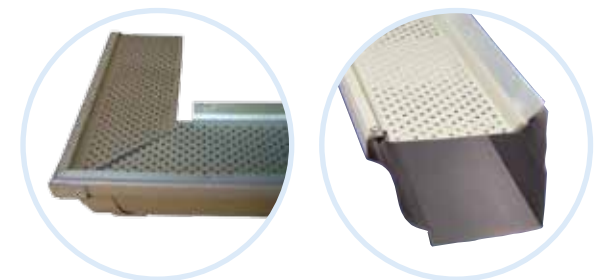

- The products are covered for 10 years.
- Leaf Relief by Ply Gem will keep gutters from overflowing due to internal gutter clogging.

LEAF RELIEF HAS BEEN GREEN APPROVED BY THE NAHB RESEARCH CENTER. This means you can be assured that Leaf Relief complies with specific green practice criteria in the National Green Building Standard. Visit www.GreenApprovedProducts.com for more details.

Leaf Relief has a 10 year "No Clog, No Overflow" warranty that is backed by Mastic Home Exteriors, Inc. Consult the actual warranty for complete coverage details.

THE MOST EFFECTIVE PATENTED DESIGN

Leaf Relief® by Ply Gem is more effective than other types of gutter protection at keeping natural debris, such as leaves, twigs and pine needles, from blocking your gutters.

PRODUCT COMPARISON

| PRODUCT COMPARISON | Installed price | 100% debris* efficiency | Fits all roof slopes and never requires gutter repositioning | Virtually invisible from the ground | Never caves in | Pest resistant (birds/squirrels) |
|---------------------|-----------------|-------------------------|--|-------------------------------------|----------------|----------------------------------|
| LEAF RELIEF® | \$\$ | ✓ | ✓ | ✓ | ✓ | ✓ |
| Gutter Helmet® | \$\$\$\$ | | | | ✓ | ✓ |
| Gutter Topper® | \$\$\$\$ | | | | ✓ | ✓ |
| Waterloov® | \$\$\$ | | | | ✓ | ✓ |
| Waterfall® | \$\$ | | | | | |

*Observation; Architectural testing (twigs) 3/03

IT'S GUTTER PROTECTION THAT REALLY WORKS.

Leaf Relief® by Ply Gem can drain 29.7" of rainfall an hour—that's more than the highest rainfall ever recorded (Holt, Missouri 1947 at 12") in one hour. Leaf Relief® is not only the most effective gutter protection system on the market, it is also the most invisible. Leaf Relief® lays flat and fits snugly on top of your gutter.